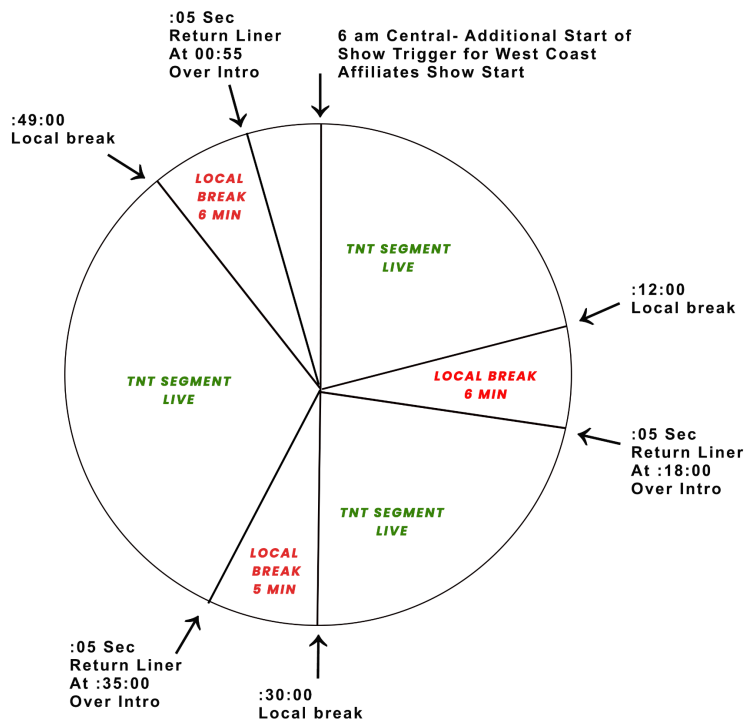

Hours 2-5

Break times are approximate\*