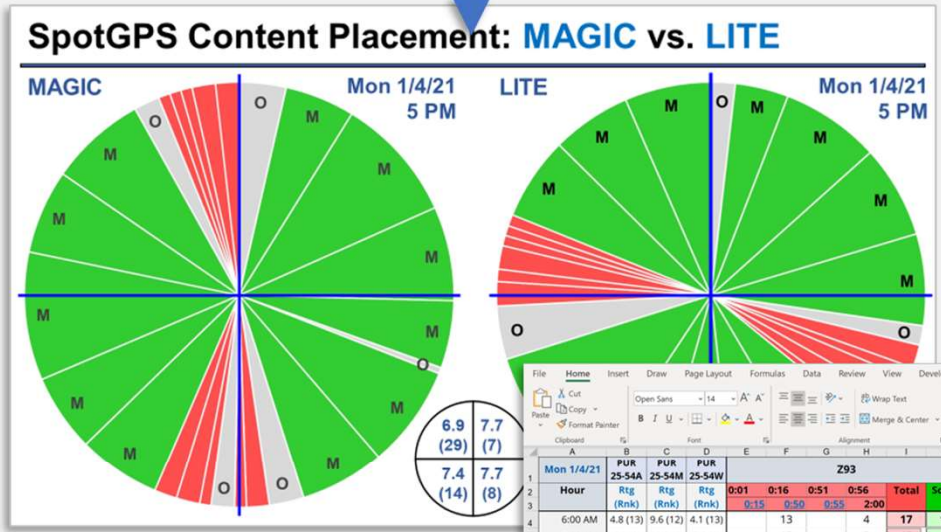

See It, Save It, Share It → In Seconds

Export

From **SpotGPS** – Take a look at this content by quarter-hour review and let's discuss ASAP.

- Ralph

Ralph Cipolla
Cipolla Analytics, LLC
248-943-2772
ralph@cipollanalytics.com
17089 W. 72nd Ave
Arvada, CO 80007

Mon 1/4/21	PUR 25-54A			PUR 25-54M			PUR 25-54W			Z93			Q107			ALT98			KHITS			FM99			
	Hour	Rtg (Rnk)	Rtg (Rnk)	Rtg (Rnk)	Rtg (Rnk)	Rtg (Rnk)	Spots	Music	Other	Spots	Music	Other	Spots	Music	Other	Spots	Music	Other	Spots	Music	Other	Spots	Music	Other	
6:00 AM	4.8 (13)	9.6 (12)	4.1 (13)	13	4	17	10																		
6:15 AM	6.8 (8)	12.2 (6)	7.9 (9)	12	3	15	8																		
6:30 AM	7.2 (6)	12.1 (7)	8.7 (6)	9	3	12	9																		
6:45 AM	6.4 (10)	11.0 (10)	7.1 (11)	10	4	14	11																		
7:00 AM	6.4 (10)	10.9 (11)	6.9 (12)	12	4	16	11																		
7:15 AM	6.6 (9)	11.6 (9)	8.0 (8)	10	6	16	12																		
7:30 AM	7.0 (7)	12.1 (5)	8.8 (5)	11	1	12	13																		
7:45 AM	7.0 (7)	12.1 (8)	8.4 (7)	7	5	12	10																		
8:00 AM	7.3 (4)	12.8 (4)	8.9 (4)	12	3	15	12																		
8:15 AM	7.9 (1)	13.5 (1)	10.1 (3)	10	5	15	11																		
8:30 AM	7.8 (2)	13.2 (2)	10.6 (2)	9	2	11	11																		
8:45 AM	7.4 (3)	13.1 (3)	10.6 (1)	10	6	16	11																		
9:00 AM	5.7 (12)	9.6 (13)	7.6 (10)	8	5	13	11																		
6a-10a Ave/DP				11.0	3.5	14.5	9.5						11.8	4.8	16.5							11.5	3.5	15.0	10.5
10a-3p Ave/DP				10.4	3.8	14.2	11.6						13.4	6.2	19.6	10.2						14.8	3.2	18.0	10.8
3p-7p Ave/DP				9.3	4.5	13.8	11.0						12.8	4.3	17.0	12.0						12.5	2.5	15.0	10.3
7p-12m Ave/DP				6.6	4.6	11.2	11.4						6.8	6.2	13.0	11.4						13.2	4.2	17.4	10.8