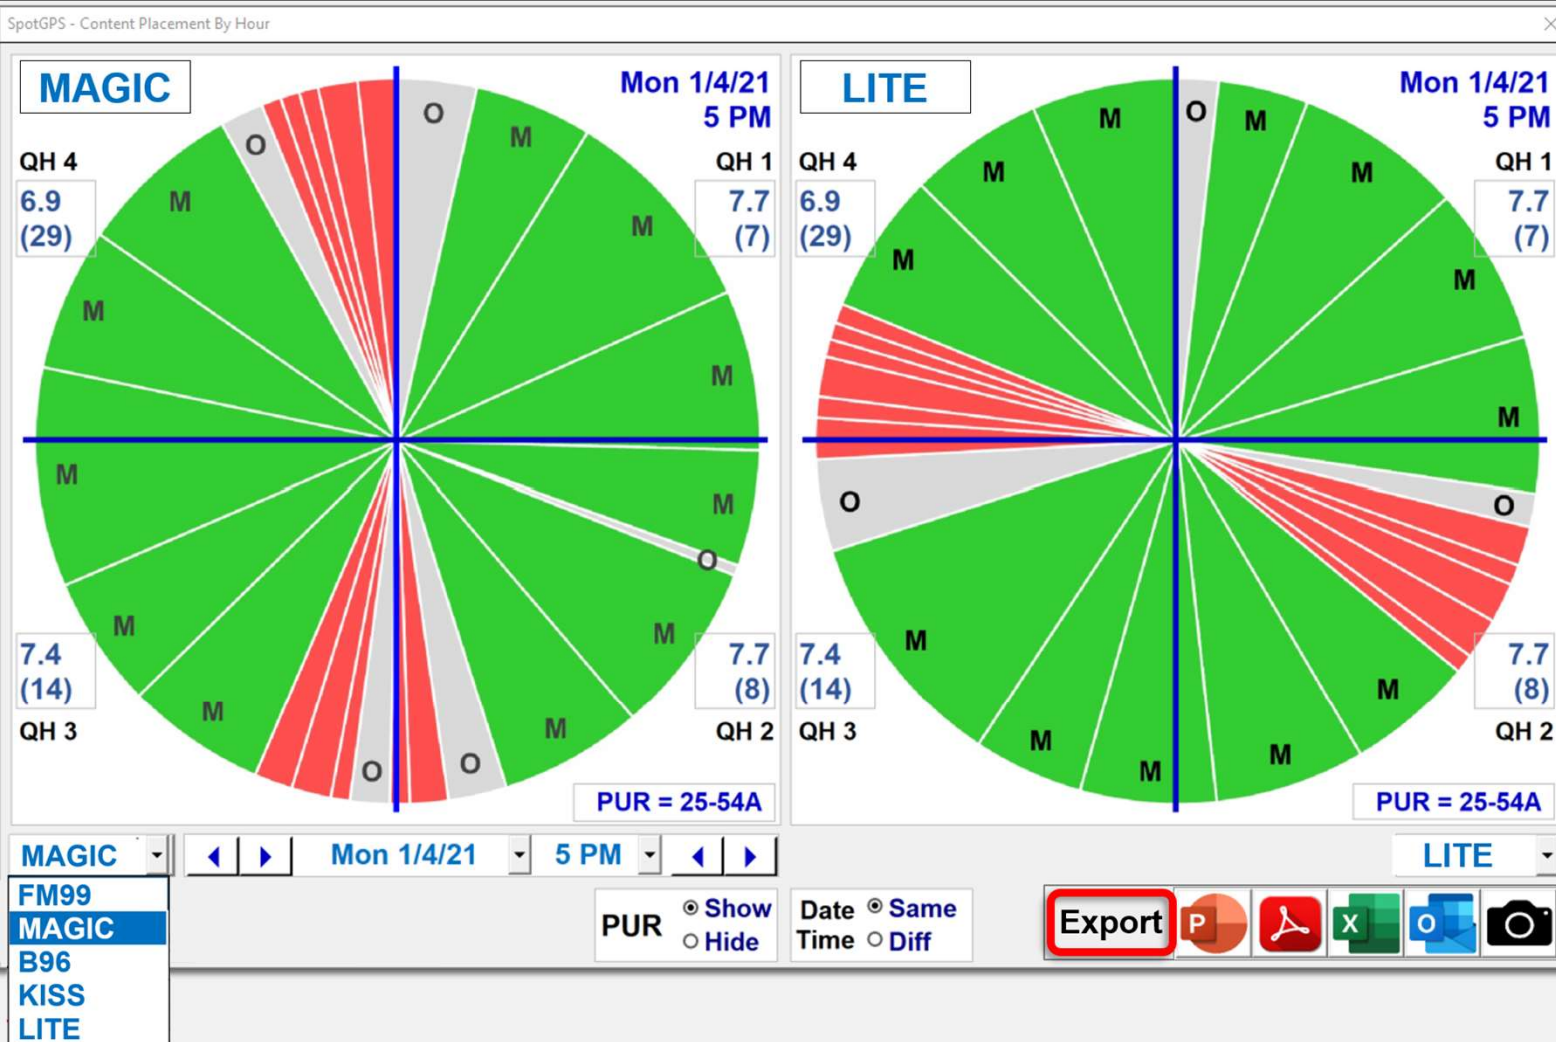

SpotGPS

I Want To See **Minute-by-Minute**

This Date/Time **Mon 1/4/21 5 PM**

Log Time **60 Sec**

Set View / Move Stations **Show/Hide & Export** **Move**

Save / Exit **Save** **Exit**

Analysis **QH Placement** **Content Overlap** **PUR Data**

Mon 1/4/21
 Tue 1/5/21
 Wed 1/6/21
 Thu 1/7/21
 Fri 1/8/21
 Sat 1/9/21

Instant Hour-by-Hour Comparison

Analysis

- QH Placement
- Content Overlap
- PUR Data

Key Questions, Instant Answers

- You decided to **Straddle**, **Hour-glass** or **Bow-tie**, and/or **Pre-Stop** the other station
- Is that **really** happening? Consistently?

Then: Export Exit

When **Z93** is airing **Spots** (16.3% of Airplay)
ALT98 is airing **Music** (75.9% of Airplay)
At the same time, **77.4%** of the time*

When **ALT98** is airing **Music** (75.9% of Airplay)
Z93 is airing **Spots** (16.3% of Airplay)
At the same time, **16.7%** of the time*